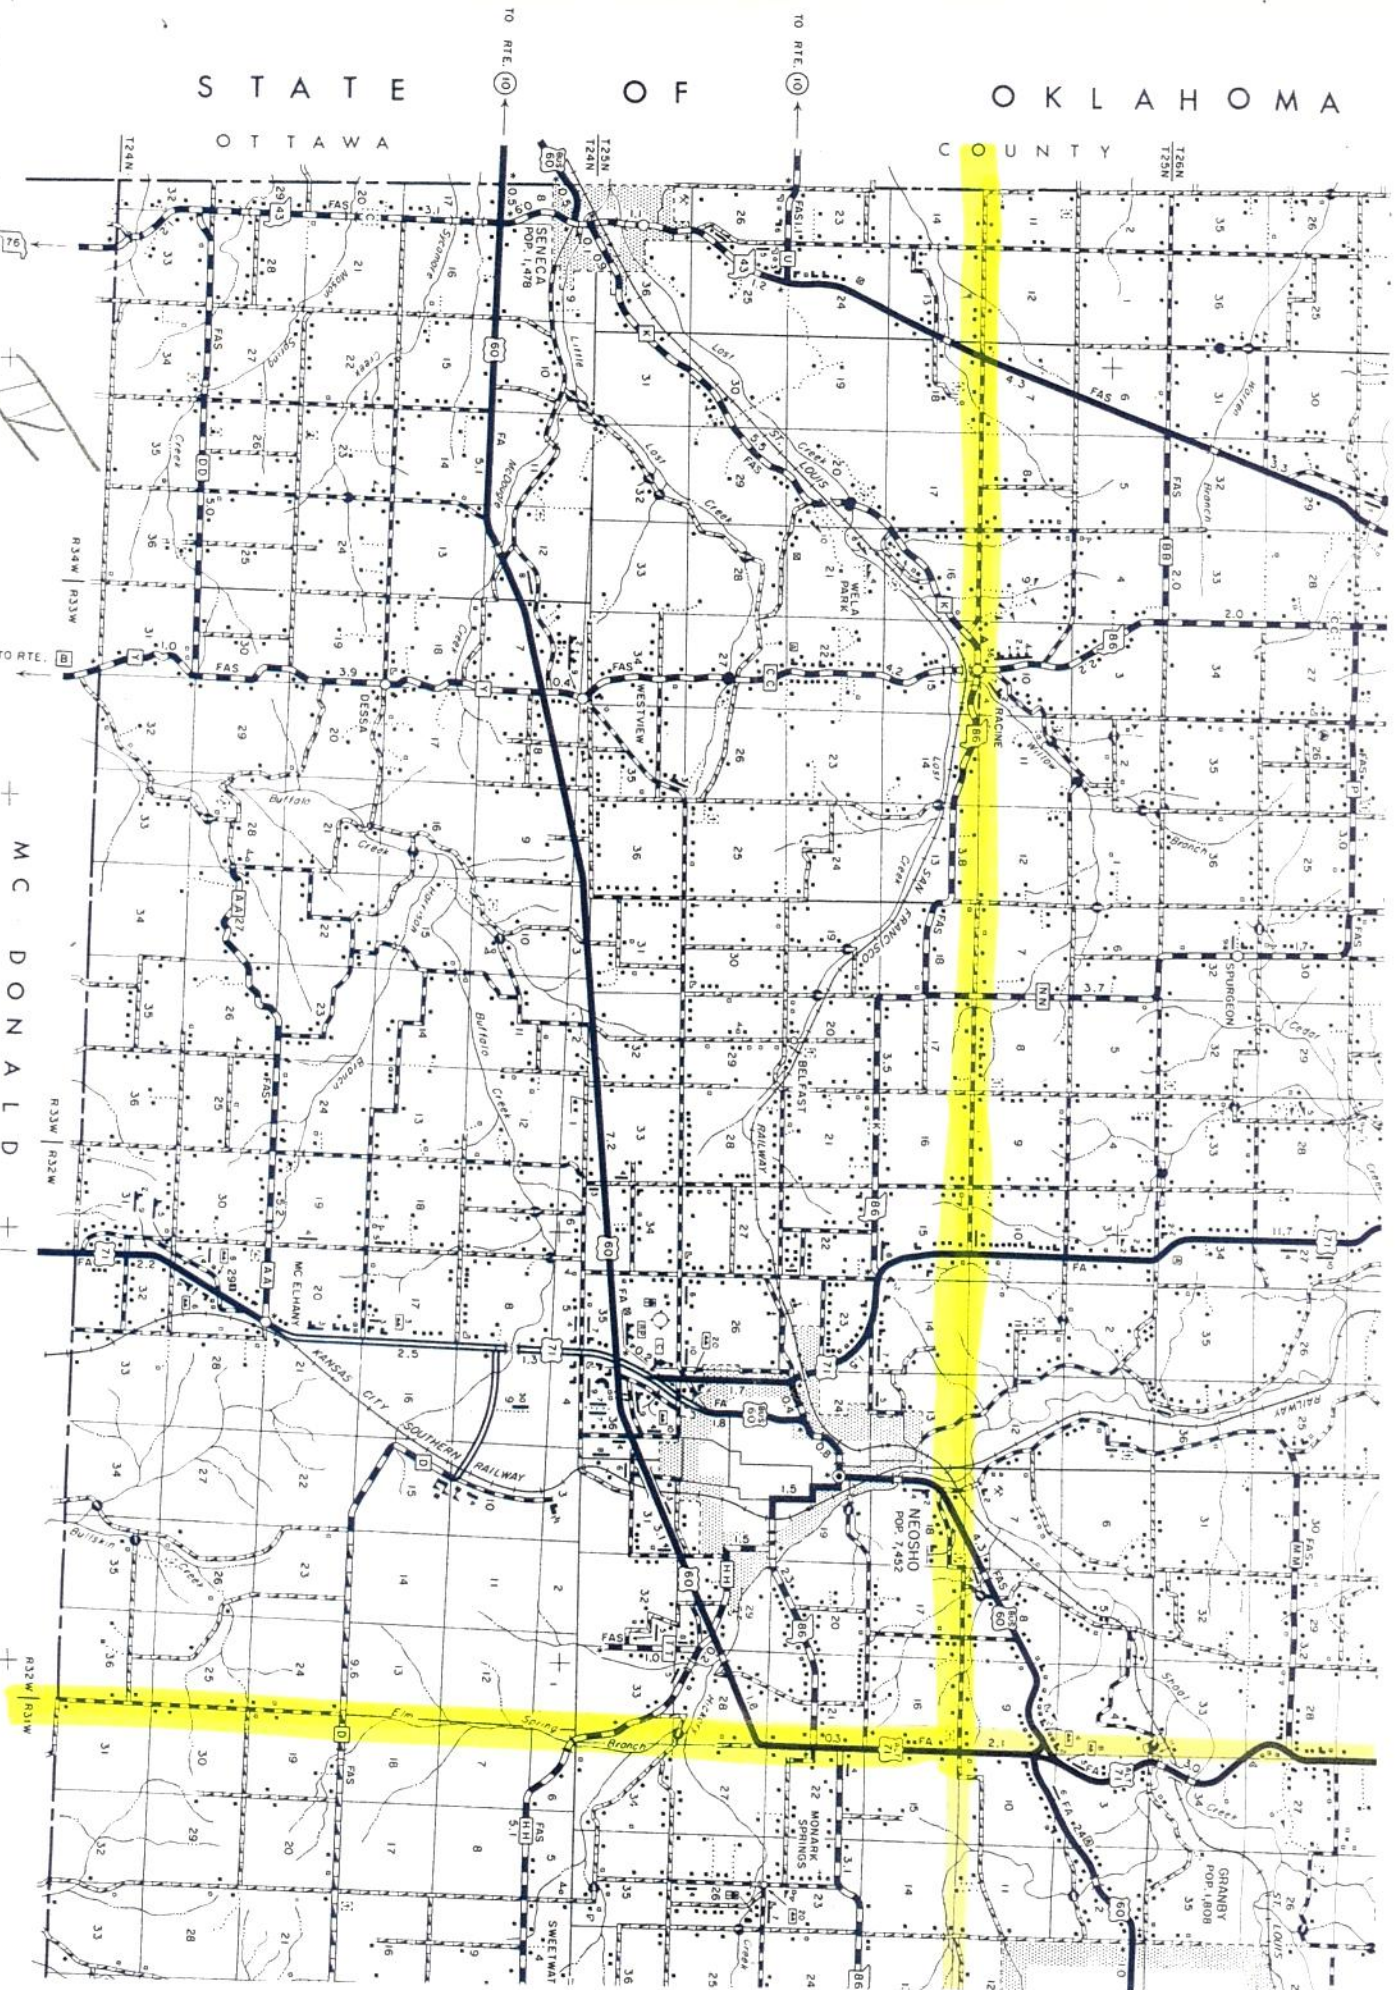

STATE OF OKLAHOMA
OTTAWA COUNTY

Newton
County
Area IV

LEGEND

Private Road
Drainage Ditch
Tourist Court or Motel
Farm or Paddock

C